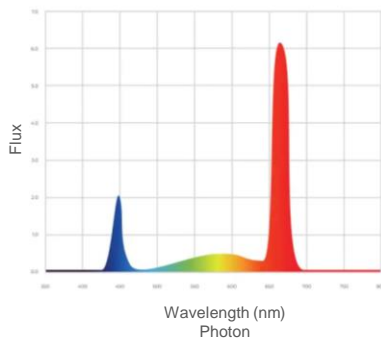

MegaDrive Under Canopy

MODEL MDL-UC 120

1. 1 Runs from 6 to 80 fixtures on a single power supply.
2. 2 Waterproof lens for the highest water resistance and easy cleaning between harvests
3. 3 Power Supplies, waterproof connectors and cables included with the fixtures.
4. 4 V-shaped LED boards for the best light distribution under the canopy.
5. 5 Multi-position stand for optimal positioning

MegaDrive® Under Canopy 120

Model	MDUC-120
Nominal Wattage	120W
Operating Temp	0-40°C (32-107°F)
Dimensions	52" x 2.4" x 2.8"
Weight	2.9 LBS
LED Lifetime Rating (L90)	>100,000 Hrs.
Warranty	5 Years
Thermal Management	Passive
Dimming	0-100%
Spectrum Control	Fixed
Light Output (PPF)	387 μmoles/s
Efficacy	3.2 μmoles/j
Heat Output	409 BTU
Safety Compliance	ANSI/CAN/UL 8800:2019, CE

MegaDrive® System

Total Wattage	3000W	10,000W
Input Voltage	120-277V SP	220-480V
Maximum Current	48 A	
Chainable # of Fixtures	24	80
Power Factor	0.95	
Frequency	50-60 Hz	
Operating Temp	0-40°C (32-107°F)	
Dimensions	27" x 9.5" x 4.5"	32" x 10" x 10.5"
Weight	29.5 LBS	62-72 LBS
Warranty	5 Years	
Thermal Management	Active	
Heat Output	511 BTU	1705 BTU
Spectrum Control	2 Channel 0 100% - Dim to Off	
Data Connection	0-10V	
Service Life	50,000 Hours	
Safety Compliance	ANSI/CAN/UL 8800:2019, CE	

Contact Us for a Free Consultation Explore how MegaDrive® can elevate your grow operation.
Reach out to California LightWorks for more information
(800) 575-3475 | +1 (747) 444-3380 CaliforniaLightworks.com