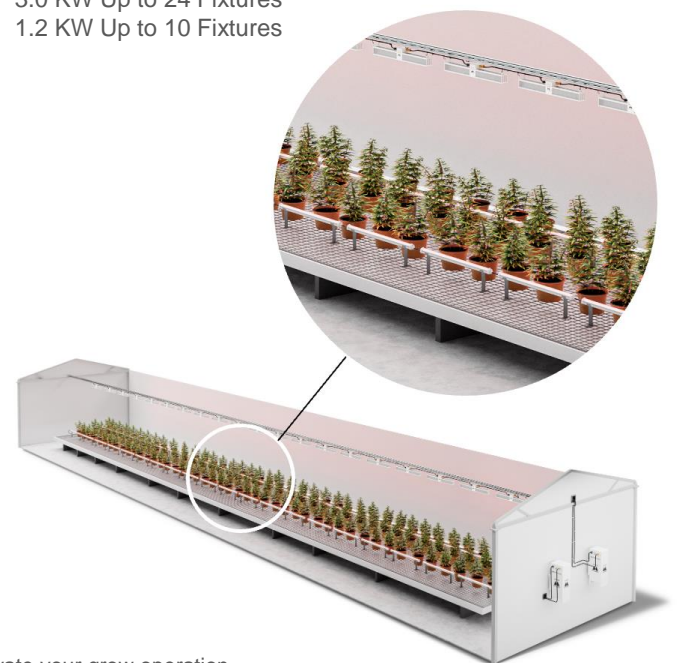

Power Options:

10 KW Up to 80 Fixtures
3.0 KW Up to 24 Fixtures
1.2 KW Up to 10 Fixtures

Contact Us for a Free Consultation Explore how MegaDrive® can elevate your grow operation.
Reach out to California LightWorks for more information
(800) 575-3475 | +1 (747) 444-3380 CaliforniaLightworks.com