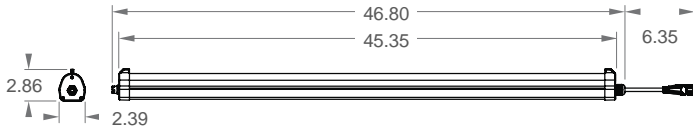

MegaDrive® Under Canopy 120

Model	MDUC-120
Nominal Wattage	120W
Operating Temp	0-40°C (32-107°F)
Dimensions	52" x 2.4" x 2.8"
Weight	2.9 LBS
LED Lifetime Rating (L90)	>100,000 Hrs.
Warranty	5 Years
Thermal Management	Passive
Dimming	0-100%
Spectrum Control	Fixed
Light Output (PPF)	387 μmoles/s
Efficacy	3.2 μmoles/j
Heat Output	409 BTU
Safety Compliance	ANSI/CAN/UL 8800:2019, CE