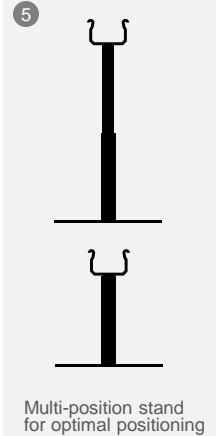

Power Options:

10 KW Up to 80 Fixtures
3.0 KW Up to 24 Fixtures
1.2 KW Up to 10 Fixtures

Contact Us for a Free Consultation Explore how MegaDrive® can elevate your grow operation.
Reach out to California LightWorks for more information
(800) 575-3475 | +1 (747) 444-3380 CaliforniaLightworks.com

MegaDrive Under Canopy

MODEL MDL-UC 120

- 1 Runs from 6 to 80 fixtures on a single power supply.
- 2 Waterproof lens for the highest water resistance and easy cleaning between harvests
- 3 Power Supplies, waterproof connectors and cables included with the fixtures.
- 4 V-shaped LED boards for the best light distribution under the canopy.
- 5 Multi-position stand for optimal positioning