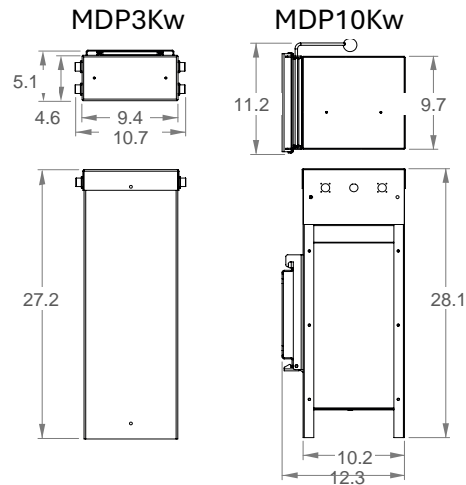

MegaDrive® System

Total Wattage	3000W	10,000W
Input Voltage	120-277V SP	220-480V
Maximum Current	48 A	
Chainable # of Fixtures	24	80
Power Factor	0.95	
Frequency	50-60 Hz	
Operating Temp	0-40°C (32-107°F)	
Dimensions	27" x 9.5" x 4.5"	32" x 10" x 10.5"
Weight	29.5 LBS	62-72 LBS
Warranty	5 Years	
Thermal Management	Active	
Heat Output	511 BTU	1705 BTU
Spectrum Control	2 Channel 0 100% - Dim to Off	
Data Connection	0-10V	
Service Life	50,000 Hours	
Safety Compliance	ANSI/CAN/UL 8800:2019, CE	

Contact Us for a Free Consultation Explore how MegaDrive® can elevate your grow operation.
Reach out to California LightWorks for more information
(800) 575-3475 | +1 (747) 444-3380 CaliforniaLightworks.com