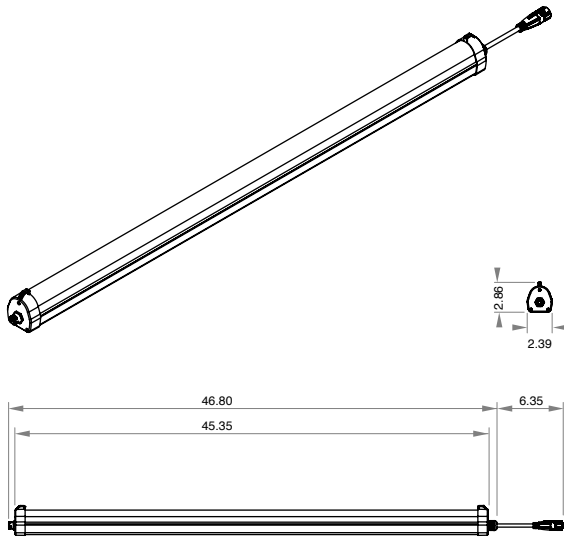

MEGADRIVE® UNDERCANOPY MDUC-120