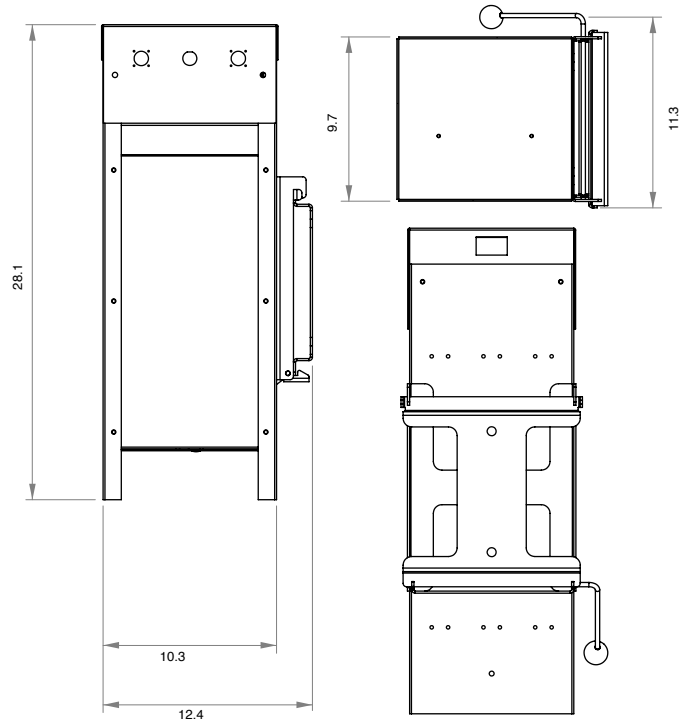

MEGADRIVE® POWER DRIVE

Model	MDP 3KW	MDP 10KW
Total Wattage	120-277V	208-480V
Maximum Current	48 A	
Chainable # of Fixtures	24	80
Power Factor	0.95	
Frequency	50-60 Hz	
Operating Temp	0-40°C (32-107°F)	
Dimensions	27" X 9.5" X 4.5"	32" X 10" X 10.5"
Weight	29.5 LBS	62-72 LBS
Warranty	5 Years	
Thermal Management	Active	
Heat Output	511 BTU	1705BTU
Spectrum Control	2 Channel 0-100% - Dim to Off	
Data Connection	0-10V	
Service Life	50,000 Hours	
Safety Compliance	UL/CUL/CE	

(800) 575-3475 | +1 (747) 444-3380
info@CaliforniaLightworks.com