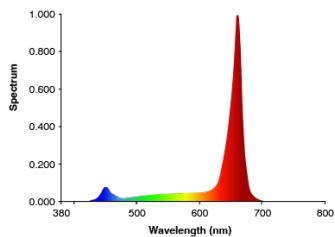

Model	MDUC-120
Input Voltage	<11V
Nominal Wattage	120W
Operating Temp	0-40°C (32-107°F)
Dimensions	52" x 2.4" x 2.8"
Weight	2.9 LBS
LED Lifetime Rating (L90)	>100,000 Hrs.
Warranty	5 Years
Thermal Management	Passive
Dimming	0-100%
Spectrum Control	Fixed
Light Output (PPF)	387 μmoles/s
Efficacy	3.2 μmoles/j
Heat Output	409 BTU
Safety Compliance	UL 8750, CAN/CSA-C22.2 No. 250.13