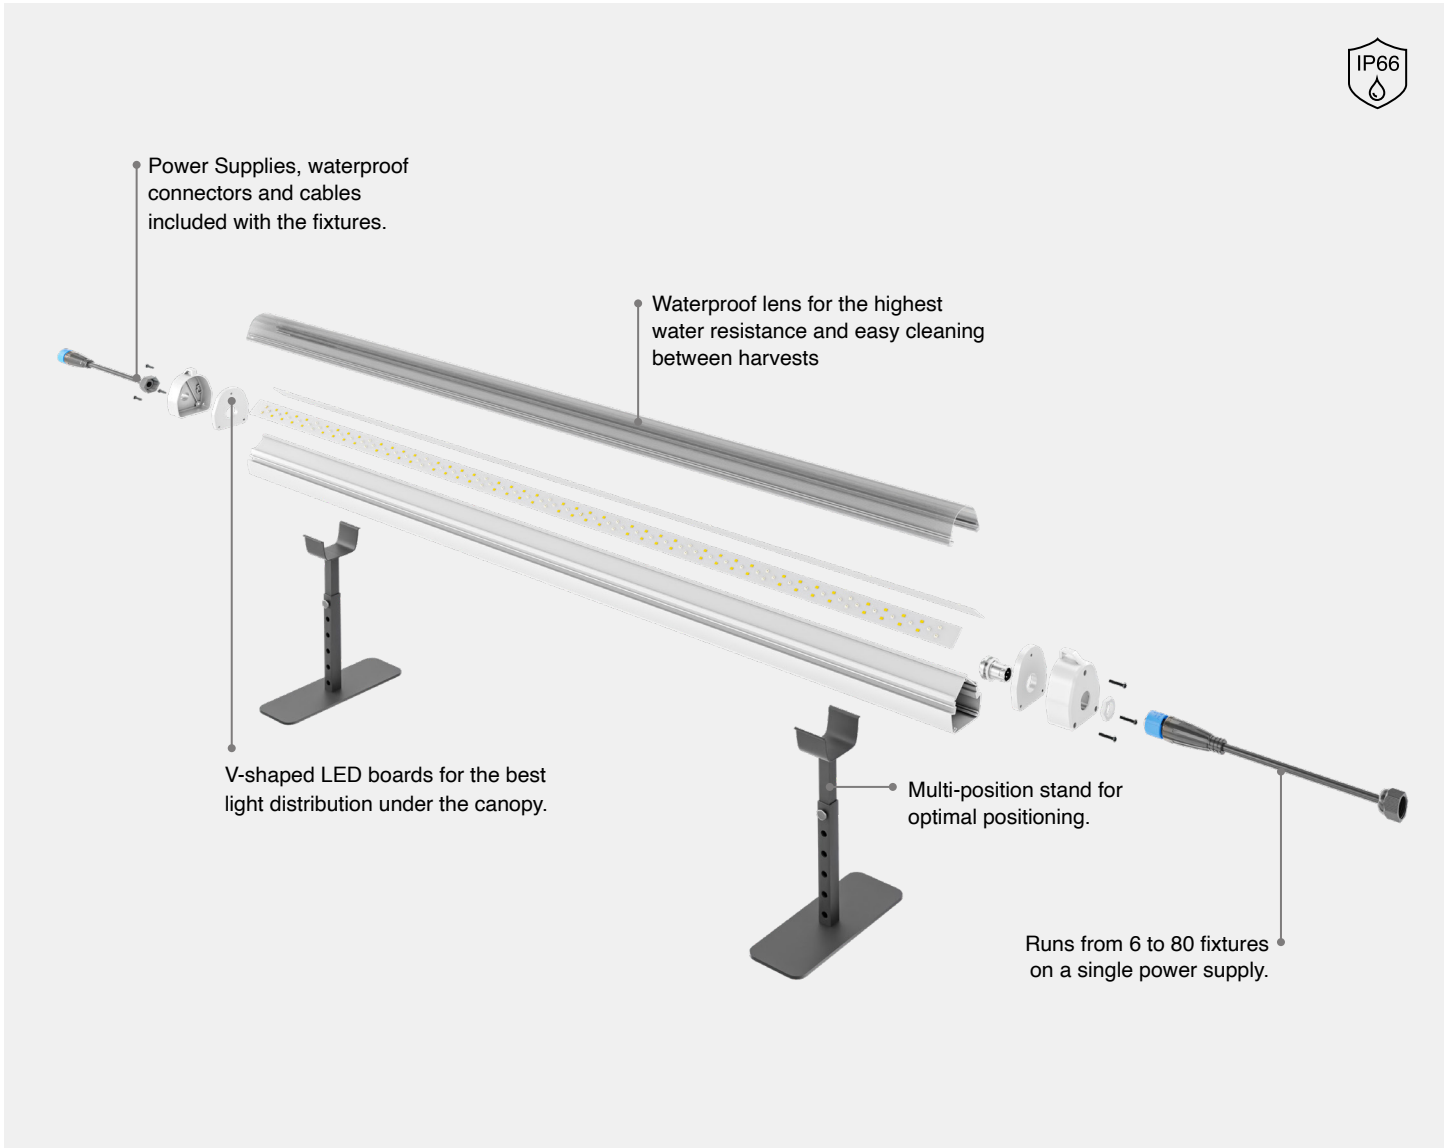

MegaDrive® UnderCanopy

Commercial Under-Canopy Lighting for Greenhouses and Indoor Grow Operations

Features:

Increases yield by up to 30%
with higher percentage of "A" buds

Remote power supply runs up to 80 lights
from a single power drop

Waterproof for easy cleaning
and resistance to high humidity

Designed for greenhouses and large-scale
commercial operations

MegaDrive® UnderCanopy

Advanced Lighting Technology That Powers Bigger Yields, Higher Quality, and Reduces Labor.

LEDs are placed under the plants shining up to add additional light lower in the canopy.

Boosts yields by up to 30% and enhances the proportion of high-quality "A" buds deeper in the canopy, maximizing returns.

Reduced the need to trim leaves from the bottom of the plants – saving labor.

30%

Up to 30% Higher Yields

MegaDrive is a turnkey LED system that includes LED fixtures, power supplies, cables, and connectors - Custom-designed to perfectly suit your application needs.