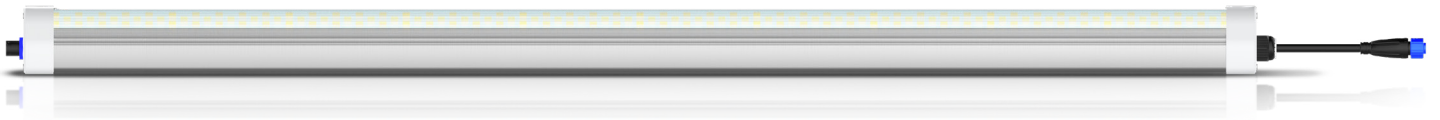

MegaDrive® UnderCanopy

Commercial Under-Canopy Lighting for Greenhouses and Indoor Grow Operations

Features:

Increases yield by up to 30%
with higher percentage of "A" buds

Remote power supply runs up to 80 lights
from a single power drop

Waterproof for easy cleaning
and resistance to high humidity

Designed for greenhouses and large-scale
commercial operations

MegaDrive® UnderCanopy

Advanced Lighting Technology That Powers Bigger Yields, Higher Quality, and Reduces Labor.

LEDs are placed under the plants shining up to add additional light lower in the canopy.

Boosts yields by up to 30% and enhances the proportion of high-quality "A" buds deeper in the canopy, maximizing returns.

Reduced the need to trim leaves from the bottom of the plants – saving labor.

30%

Up to 30% Higher Yields

MegaDrive is a turnkey LED system that includes LED fixtures, power supplies, cables, and connectors - Custom-designed to perfectly suit your application needs.