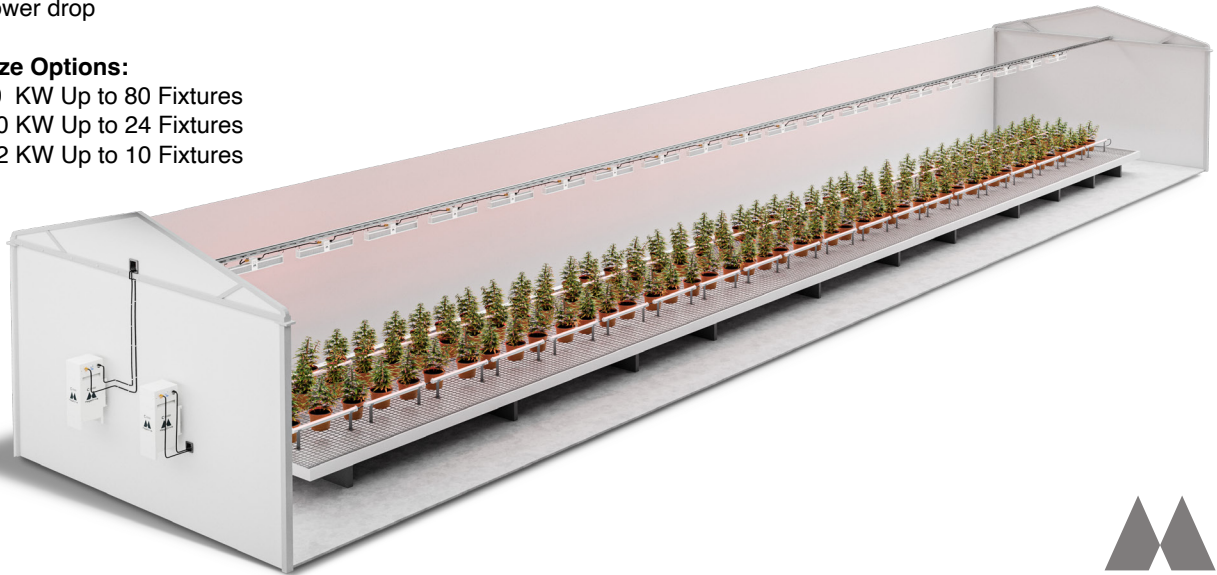

MegaDrive® UnderCanopy

Commercial Under-Canopy Lighting for Greenhouses and Indoor Grow Operations

Features:

Increases yield by up to 30%
with higher percentage of "A" buds

Remote power supply runs up to 80 lights
from a single power drop

LEDs are placed under the plants shining up to add additional light lower in the canopy.

Boosts yields by up to 30% and enhances the proportion of high-quality "A" buds deeper in the canopy, maximizing returns.

Reduced the need to trim leaves from the bottom of the plants – saving labor.

30%

Up to 30% Higher Yields

MegaDrive is a turnkey LED system that includes LED fixtures, power supplies, cables, and connectors - Custom-designed to perfectly suit your application needs.

Remote power supply runs up to 80 lights from a single power drop

Size Options:

- 10 KW Up to 80 Fixtures
- 3.0 KW Up to 24 Fixtures
- 1.2 KW Up to 10 Fixtures

Greenhouse Applications

- Perfect for long bench runs – up to 160 feet.
- Increases overall yield by up to 30%.
- Increases “A” bud percentage and reduces the need for de-leafing.
- Works on benches up to 6 feet wide.