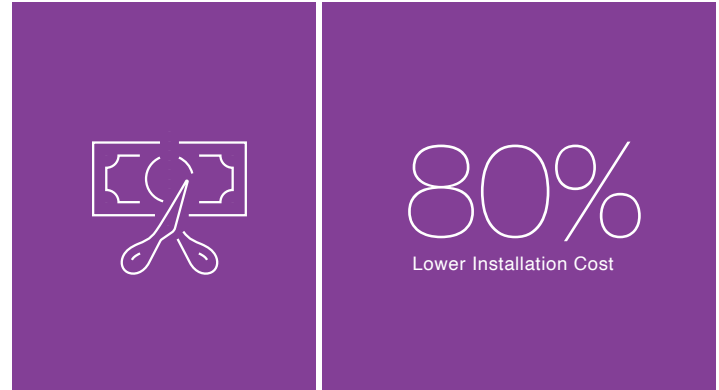

MegaDrive is a turnkey LED system that includes LED fixtures, power supplies, cables, and connectors - Custom-designed to perfectly suit your application needs.

- No electronics in the fixtures – driver can be located outside the grow space
- Only one power drop for as many as 80 fixtures.
- Reduces installation by up to 80% - can be installed by unskilled labor.
- Reduces heat in the grow space - Increases driver reliability

Remote power supply runs up to 80 lights from a single power drop