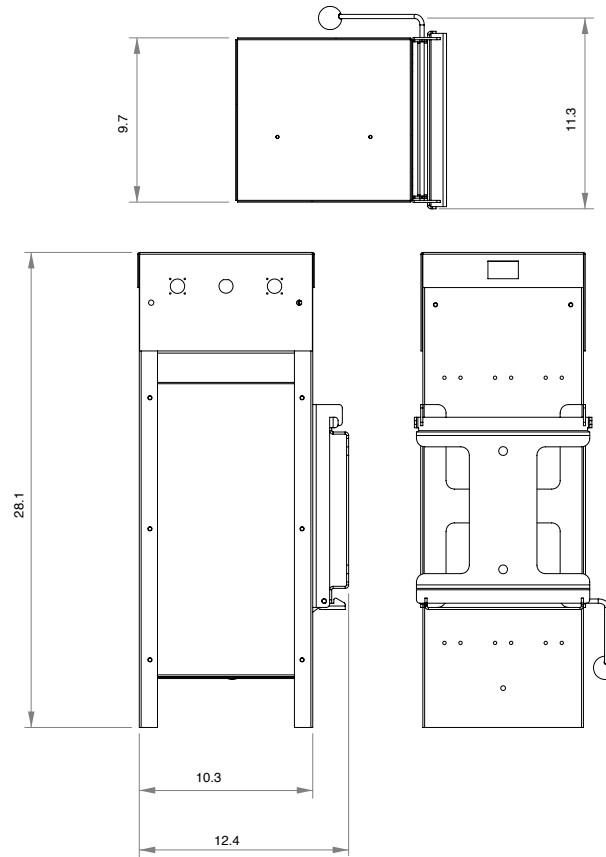

MEGADRIVE® POWER DRIVE

MDP 10KW	Specifications
Total Wattage	6-10 kW
Maximum Current	48 A
Chainable # of Fixtures	6-27
Power Factor	0.95
Frequency	50-60 Hz
Operating Temp	10.2"
Dimensions	0-40°C (32-107°F)
Weight	28.1" x 10.260" x 9.720"
Warranty	62 lbs
Thermal Management	5 Years
Data Connection	Active
Spectrum Control	Bluetooth Mesh, 0-10V, RS-232
Service Life	2 Channel 0-100%
Safety Compliance	ULc, ULE 51964U8:L 8750C, AN/CSA-C22 No. 2.2 50.1C3, E

(800) 575-3475 | +1 (747) 444-3380
info@californialightworks.com