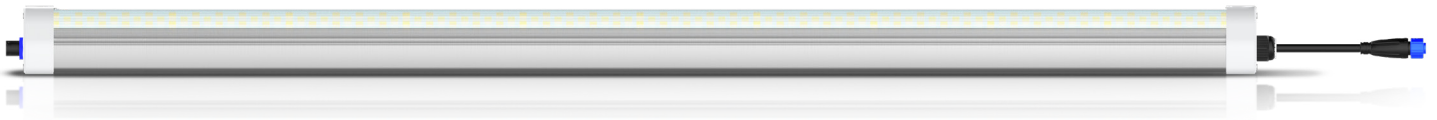

MegaDrive[®] UnderCanopy

Commercial Under-Canopy Lighting for Greenhouses and Indoor Grows

Features:

Increases yield by up to 30% with higher percentage of "A" buds

Remote power supply runs up to 80 lights from a single power drop

Waterproof for easy cleaning and resistance to high humidity

Designed for greenhouses and large-scale commercial operations

MegaDrive® UnderCanopy

Advanced Lighting Technology That Powers Bigger Yields, Higher Quality, and Reduces Labor.

MegaDrive is a turnkey LED system that includes LED fixtures, power supplies, cables, and connectors, custom-designed to perfectly suit your application needs.

- No electronics in the fixtures – driver can be located outside the grow space
- Only one power drop for as many as 80 fixtures.
- Reduces installation by up to 80% - can be installed by unskilled labor.
- Reduces heat in the grow space - Increases driver reliability

80%
Lower Installation Cost

Remote power supply runs up to 80 lights from a single power drop

Size Options:
1.2 KW
3.0 KW
10 KW

Greenhouse Applications

- Perfect for long bench runs – up to 160 feet.
- Increases overall yield by up to 30%.
- Increases “A” bud percentage and reduces the need for de-leafing.
- Works on benches up to 6 feet wide.