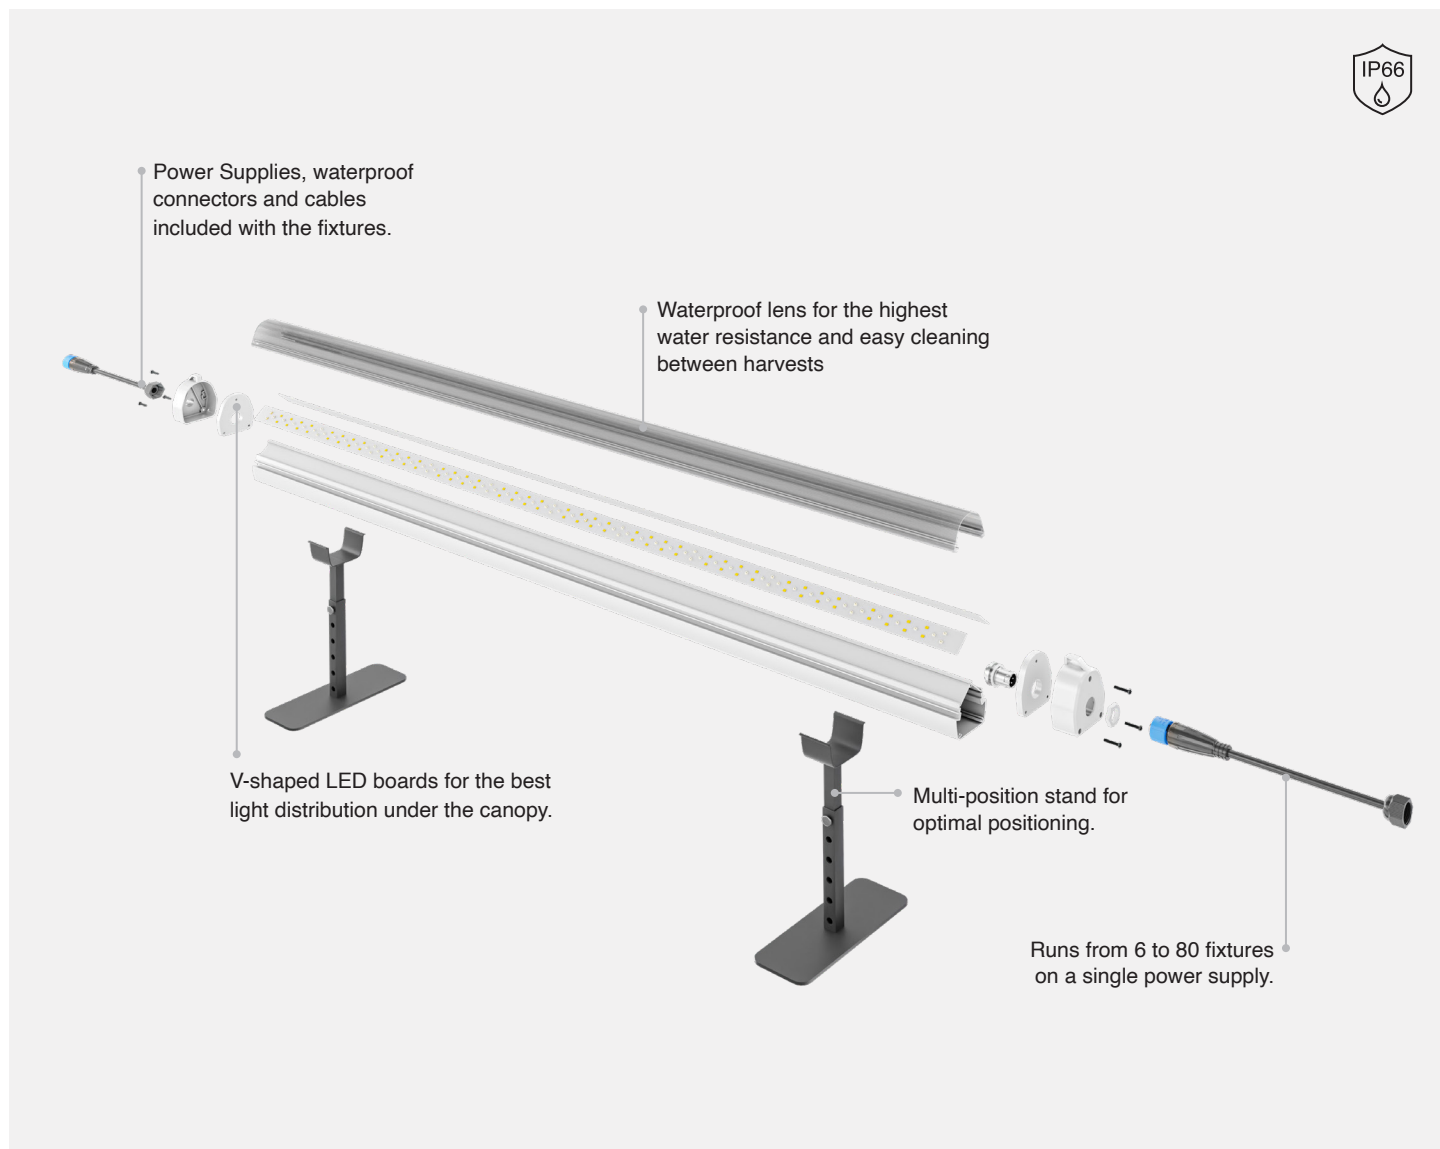

Waterproof for easy cleaning and resistance to high humidity

Designed for greenhouses and large-scale commercial operations

MegaDrive® UnderCanopy

Advanced Lighting Technology That Powers Bigger Yields, Higher Quality, and Reduces Labor.

MegaDrive is a turnkey LED system that includes LED fixtures, power supplies, cables, and connectors, custom-designed to perfectly suit your application needs.

- No electronics in the fixtures – driver can be located outside the grow space
- Only one power drop for as many as 80 fixtures.
- Reduces installation by up to 80% - can be installed by unskilled labor.
- Reduces heat in the grow space - Increases driver reliability

80%
Lower Installation Cost

Remote power supply runs up to 80 lights from a single power drop

Size Options:
1.2 KW
3.0 KW
10 KW

Greenhouse Applications

- Perfect for long bench runs – up to 160 feet.
- Increases overall yield by up to 30%.
- Increases “A” bud percentage and reduces the need for de-leafing.
- Works on benches up to 6 feet wide.

- LEDs are placed under the plants shining up to add additional light lower in the canopy.
- Boosts yields by up to 30% and enhances the proportion of high-quality “A” buds deeper in the canopy, maximizing returns.
- Reduced the need to trim leaves from the bottom of the plants – saving labor.