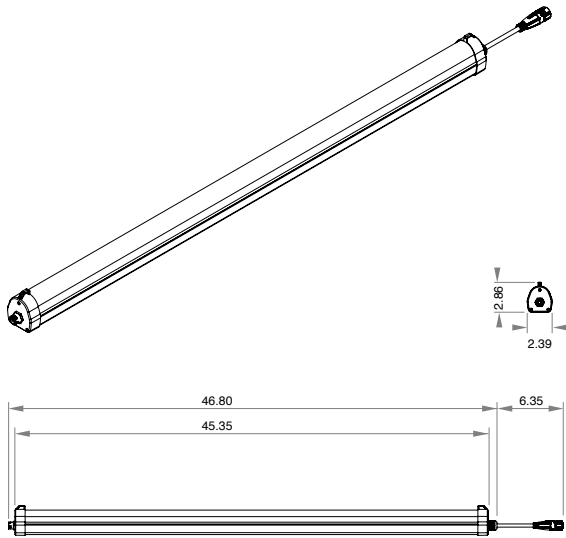

MEGADRIVE® UNDERCANOPY MDUC-120