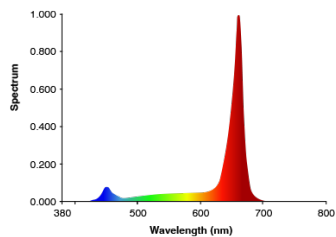

MDUC-120	Specifications
Input Voltage	<11V
Nominal Wattage	120W
Operating Temp	0-40°C (32-107°F)
Dimensions	52" x 2.4" x 2.8"
Weight	2.9 LBS
LED Lifetime Rating (L90)	>100,000 Hrs.
Warranty	5 Years
Thermal Management	Passive
Dimming	0-100%
Spectrum Control	Fixed
Light Output (PPF)	350 µmoles/s
Efficacy	2.6 µmoles/j
Heat Output	409 BTU
Safety Compliance	UL 8750, CAN/CSA-C22.2 No. 250.13