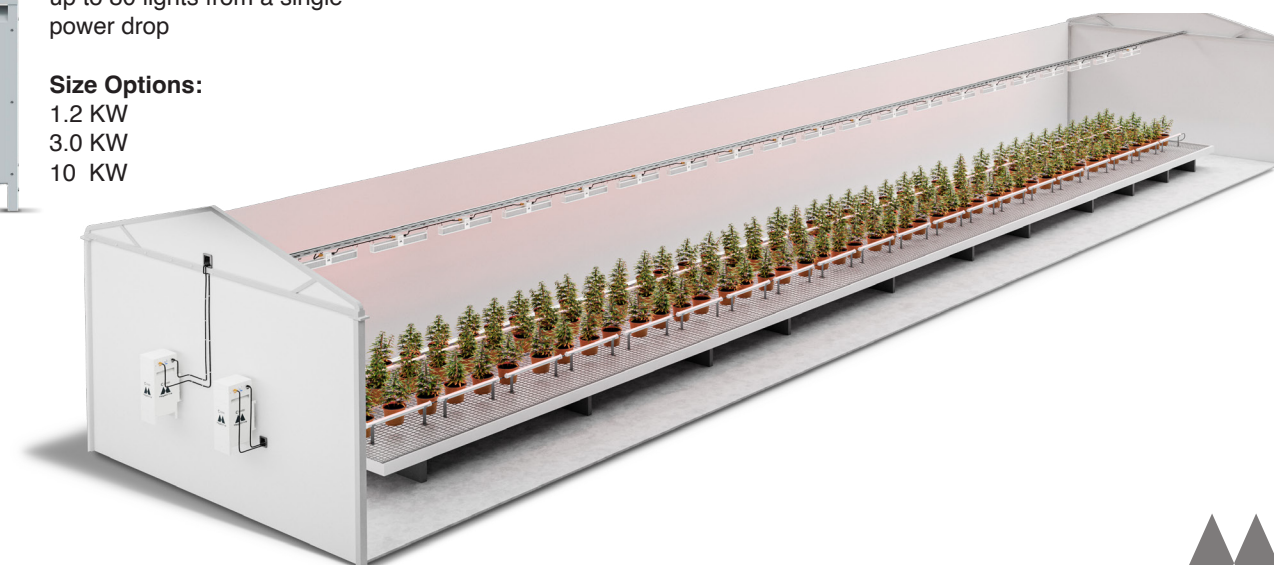

MegaDrive[®] UnderCanopy

Commercial Under-Canopy Lighting for Greenhouses and Indoor Grows

Features:

Increases yield by up to 30% with higher percentage of "A" buds

Remote power supply runs up to 80 lights from a single power drop

MegaDrive is a turnkey LED system that includes LED fixtures, power supplies, cables, and connectors, custom-designed to perfectly suit your application needs.

- No electronics in the fixtures – driver can be located outside the grow space
- Only one power drop for as many as 80 fixtures.
- Reduces installation by up to 80% - can be installed by unskilled labor.
- Reduces heat in the grow space - Increases driver reliability

80%
Lower Installation Cost

Remote power supply runs up to 80 lights from a single power drop

Size Options:
1.2 KW
3.0 KW
10 KW

Greenhouse Applications

- Perfect for long bench runs – up to 160 feet.
- Increases overall yield by up to 30%.
- Increases “A” bud percentage and reduces the need for de-leafing.
- Works on benches up to 6 feet wide.

- LEDs are placed under the plants shining up to add additional light lower in the canopy.
- Boosts yields by up to 30% and enhances the proportion of high-quality “A” buds deeper in the canopy, maximizing returns.
- Reduced the need to trim leaves from the bottom of the plants – saving labor.