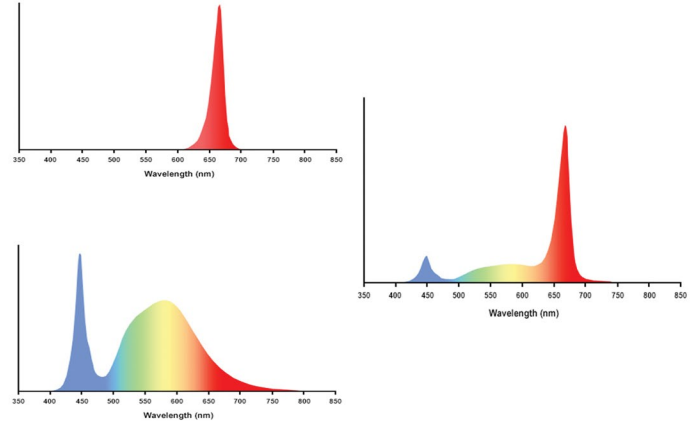

VERTICAL SERIES

Specifications

MEGADRIVE VERTICAL FIXTURES	MDV-400	MDV-600	MDV-800
NOMINAL WATTAGE PER FIXTURE	400	600	800
OPERATING TEMP		0-40°C (32-107°F)	
DIMENSIONS	46.5" X 45" X 1.25"	46.5" X 45" X 1.25"	56" X 45" X 1.25"
WEIGHT	20 LBS	20 LBS	22 LBS
LED LIFETIME RATING (L90)		>100,000 HOURS	
WARRANTY		5 YEARS	
THERMAL MANAGEMENT		PASSIVE	
DIMMING		0-100%	
SPECTRUM CONTROL		2 CHANNEL 0-100%	
LIGHT OUTPUT (PPF)	1,050 μ Moles/s	1,850 μ Moles/s	2,470 μ Moles/s
EFFICACY		Up to 3.5 μ Moles/J	
HEAT OUTPUT	1,365 BTU	2,040 BTU	2,720 BTU
SAFETY COMPLIANCE	UL 8750, CAN/CSA-C22.2 No. 250.13		
FIXTURES PER POWER SUPPLY	12-27	8-16	6-12