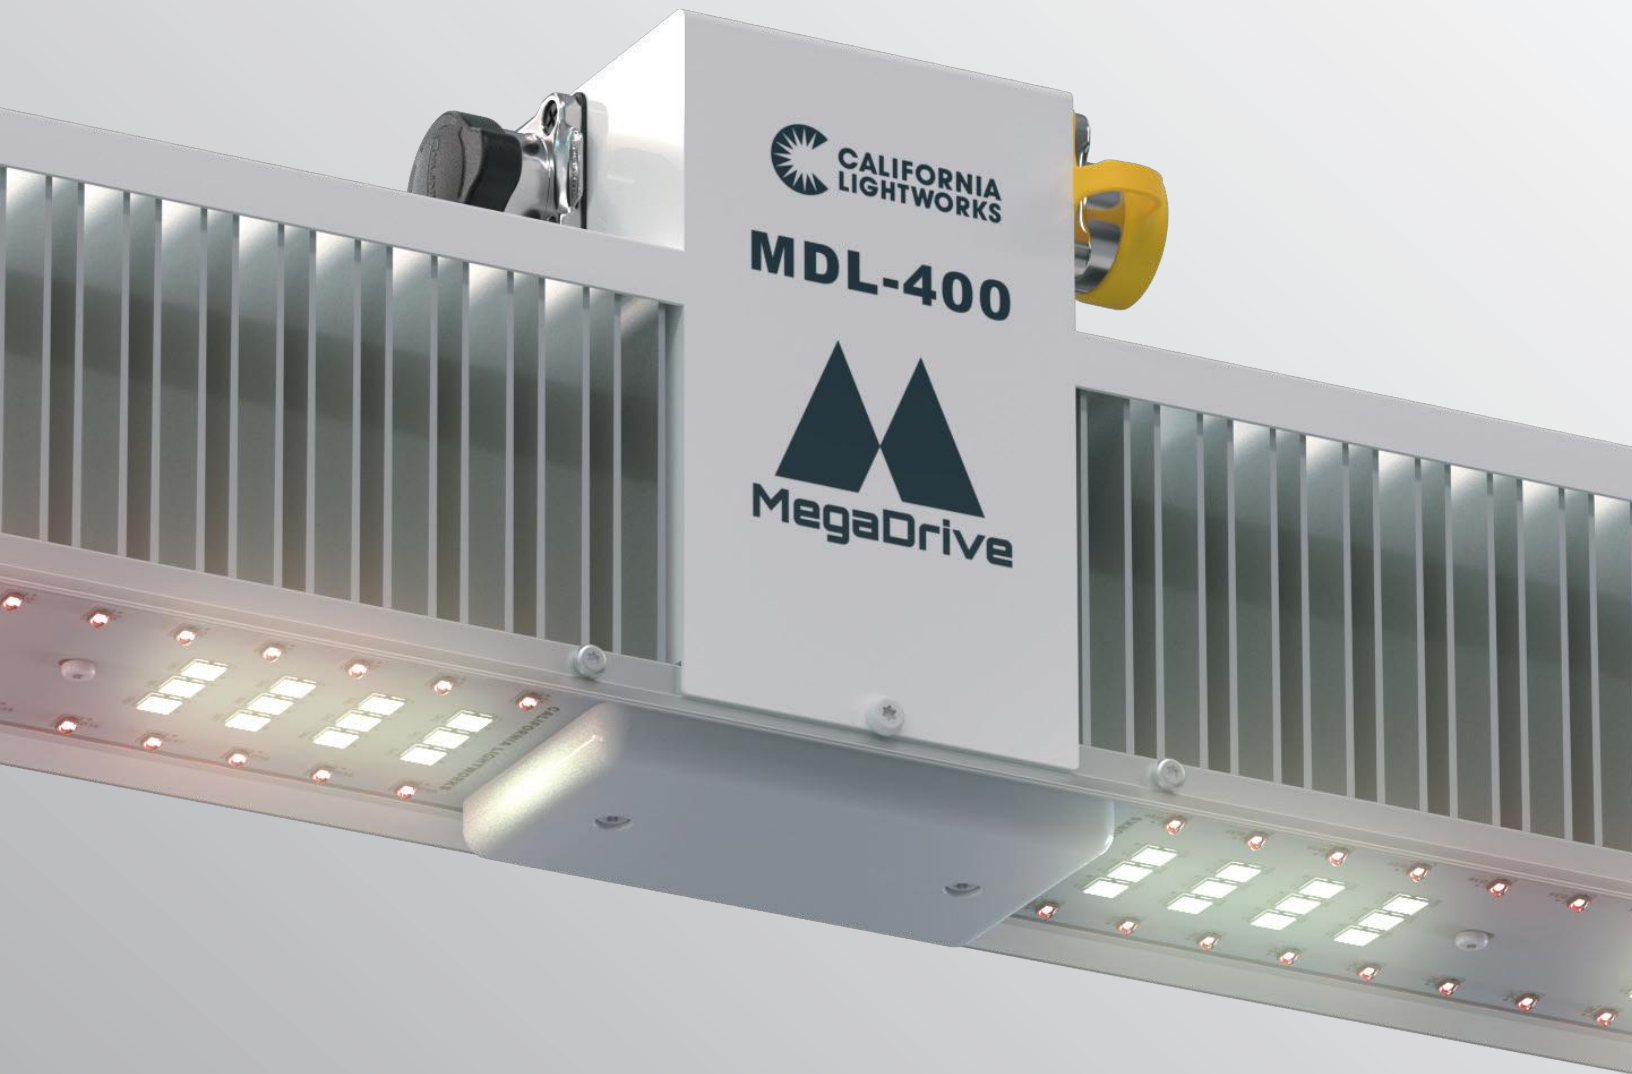

LINEAR 400

MegaDrive | LINEAR 400

MDL-400 Specifications

INPUT VOLTAGE	<20VDC
NOMINAL WATTAGE	400
OPERATING TEMPT	0-40°C (32-107°F)
DIMENSIONS	30.5" X 3.1" X 5.4"
WEIGHT	10 LBS
LED LIFETIME RATING (L90)	>100,000 HOURS
WARRANTY	5 YEARS
THERMAL MANAGEMENT	PASSIVE
DIMMING	0-100%
SPECTRUM CONTROL	2 CHANNEL 0-100%
LIGHT OUTPUT (PPF)	1,044 µMoles/s
EFFICACY	Up to 3.5 µMoles/j
HEAT OUTPUT	1365 BTU
SAFETY COMPLIANCE	UL 8750, CAN/CSA-C22.2 No. 250.13